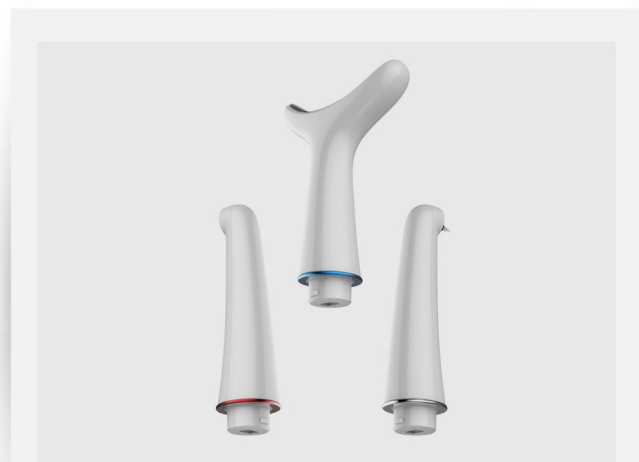

Interchangeable Tips

Our state of the art removable head pop-off feature can be easily removed to incorporate alternate camera heads such as Fluorescence Head, Trans Illumination Head, & Whitening Accelerator Head. (optional)

Focused Light

Focused LED light increase its performance.

Large Battery Capacity

You can depend on its large capacity Lithium Ion battery to provide all the power you'll need between charges.

Operation voltage	3.7V
Peak wavelength	405nm and 460nm
Measurement	Approx.273 x 45 x 39 mm
Weight	Approx. 114 g
Charger voltage	5V
Charger measurement	Approx.169 x 148 x 89 mm
Charger weight	Approx. 170 g
Battery	Lithium ion battery
Battery voltage	DC 3.7V
Adapter input voltage	AC 100~ 240V
Adapter output voltage	DC 5V 2A